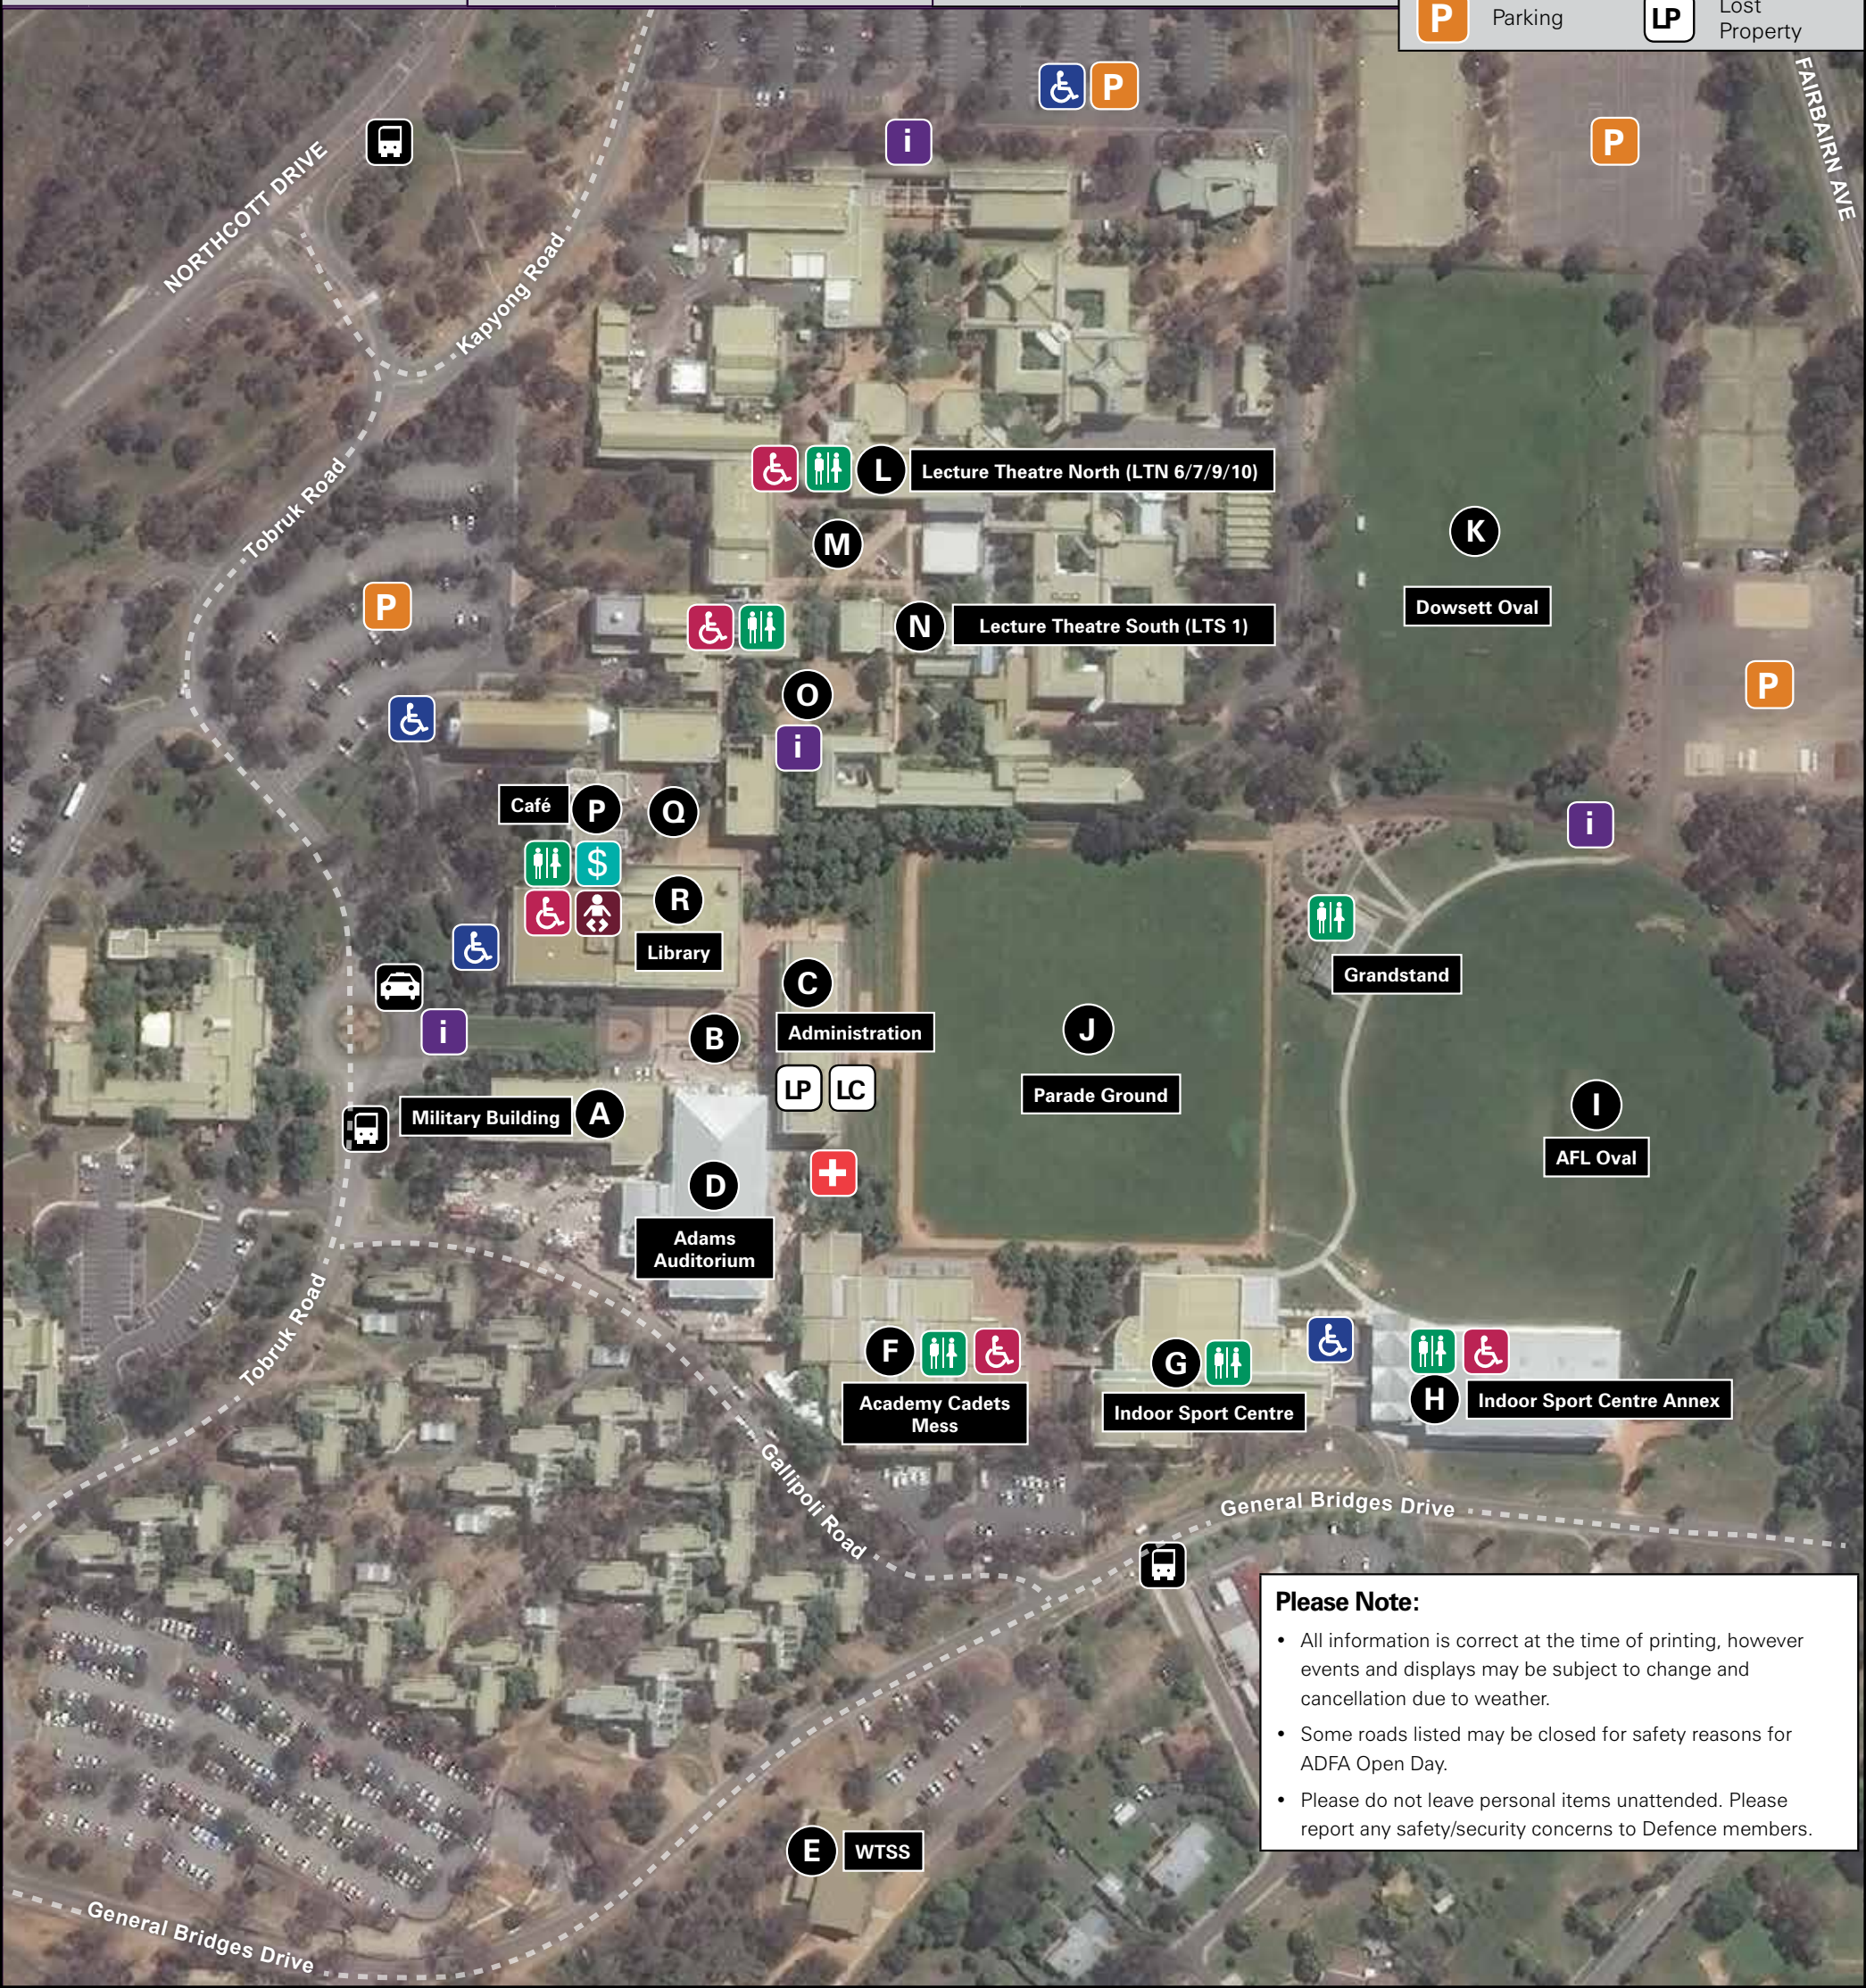

Map Locations

A	Military Building / Theatre
B	Concourse
C	Administration Building
D	Adams Auditorium
E	Weapons Training Simulation System (WTSS)
F	Academy Cadets Mess

G	Indoor Sports Centre
H	Indoor Sports Centre Annex
I	AFL Oval
J	Parade Ground
K	Dowsett Oval
L	Lecture Theatre North (LTN 6/ 7/9/10)

M	Building 17 Courtyard
N	Lecture Theatre South (LTS 1)
O	Building 16 courtyard
P	Café
Q	Café Courtyard
R	Library

Facilities

i	Information Stands		Bus Stop
LC	Lost Children		Taxi Rank
+	First Aid		Disabled Parking
	Disabled Toilets		Baby Change Room
\$	ATM		Toilets
P	Parking	LP	Lost Property

Please Note:

- All information is correct at the time of printing, however events and displays may be subject to change and cancellation due to weather.
- Some roads listed may be closed for safety reasons for ADFA Open Day.
- Please do not leave personal items unattended. Please report any safety/security concerns to Defence members.