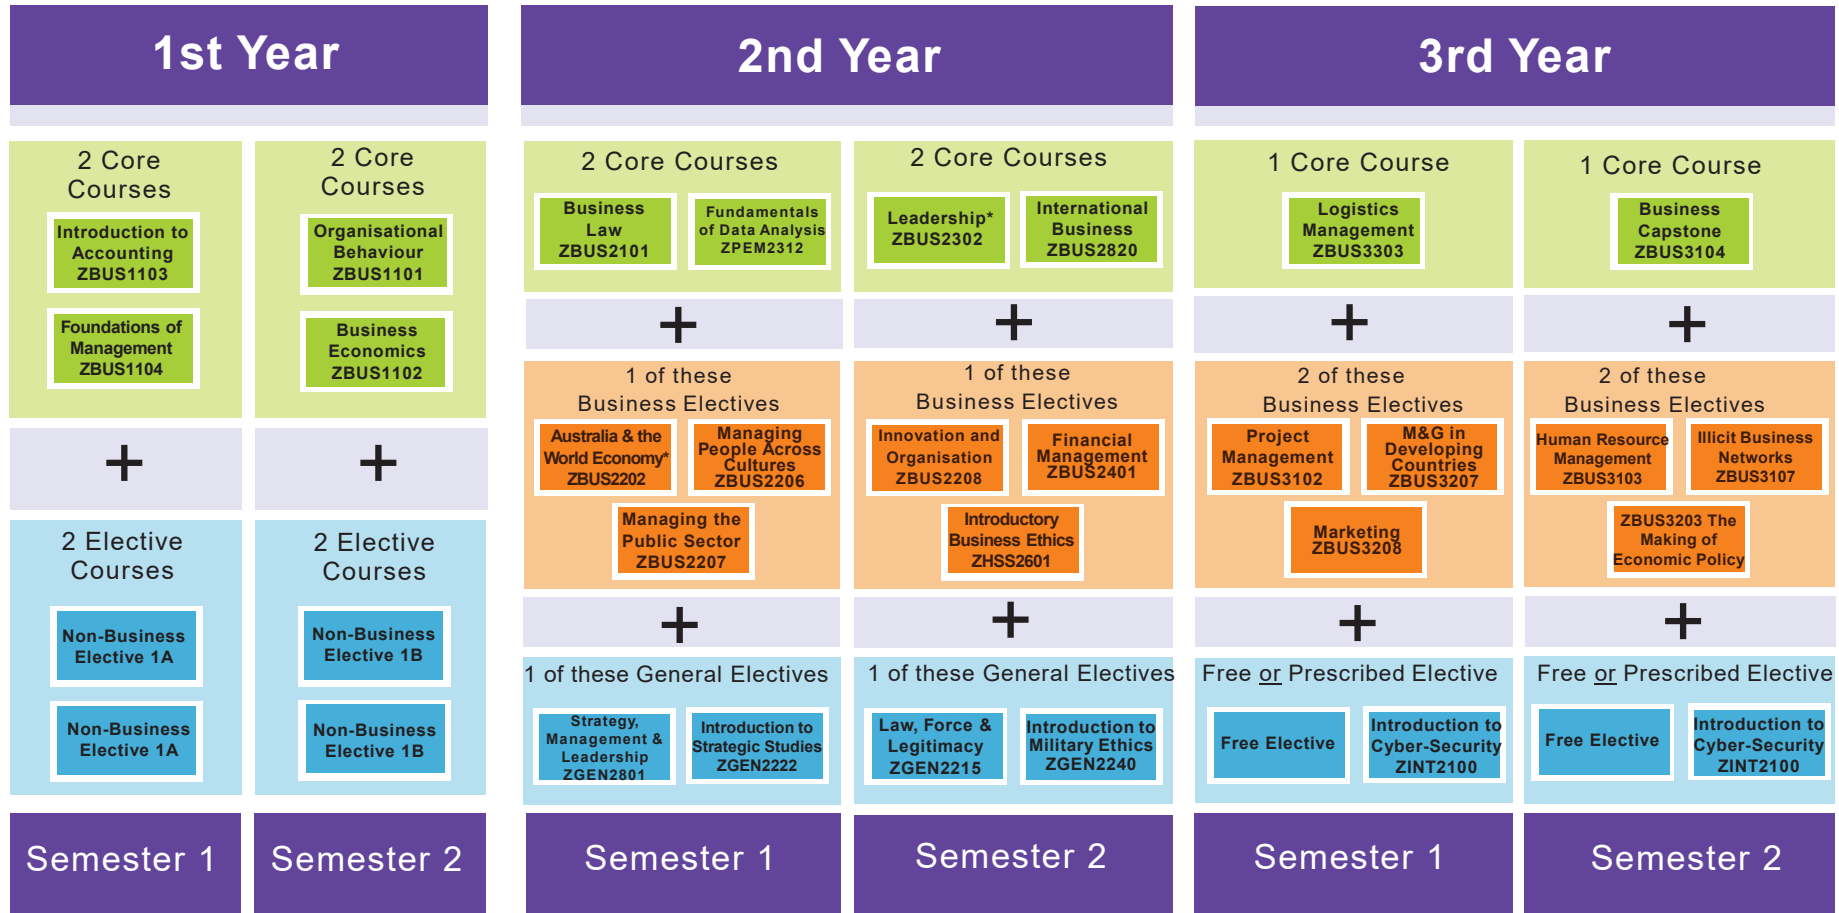

# Bachelor of Business 2020

NB: ZBUS1101 Organisational Behaviour is the prerequisite course for ZBUS2302 Leadership.

NB: ZBUS1102 Business Economics is the prerequisite course for ZBUS2202 Australia and the World Economy.

NB: In 3<sup>rd</sup> Year there is only ONE free elective – this is required to be Level 2 or 3, and can may any upper level course University wide – ZINT2100 Intro to Cyber Security is compulsory.